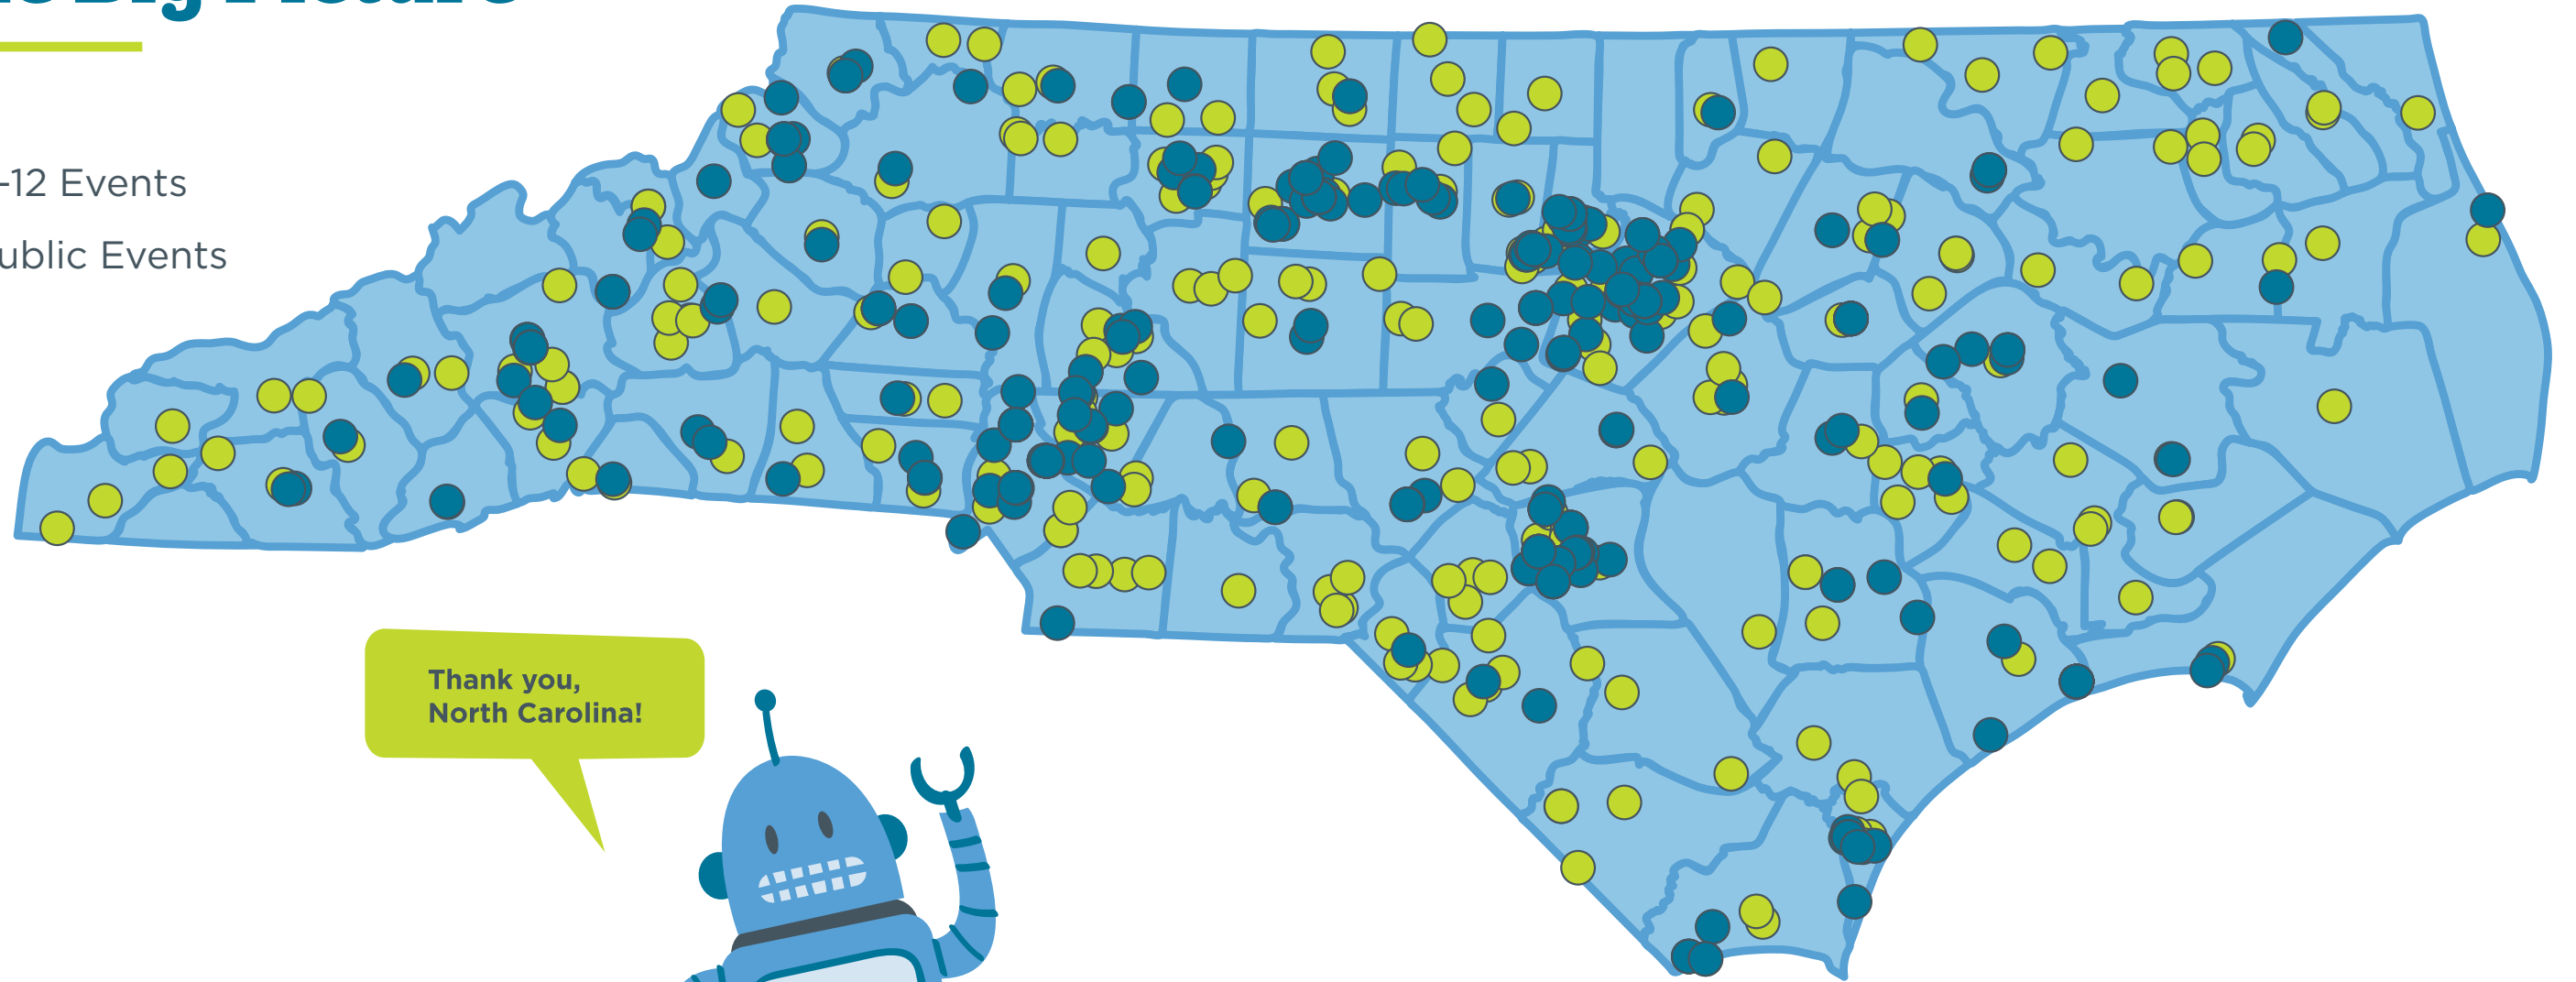

The Big Picture

- K-12 Events
- Public Events

**NC Gravity Games
with Google**
LENOIR

Photo: Will and Deni McIntyre