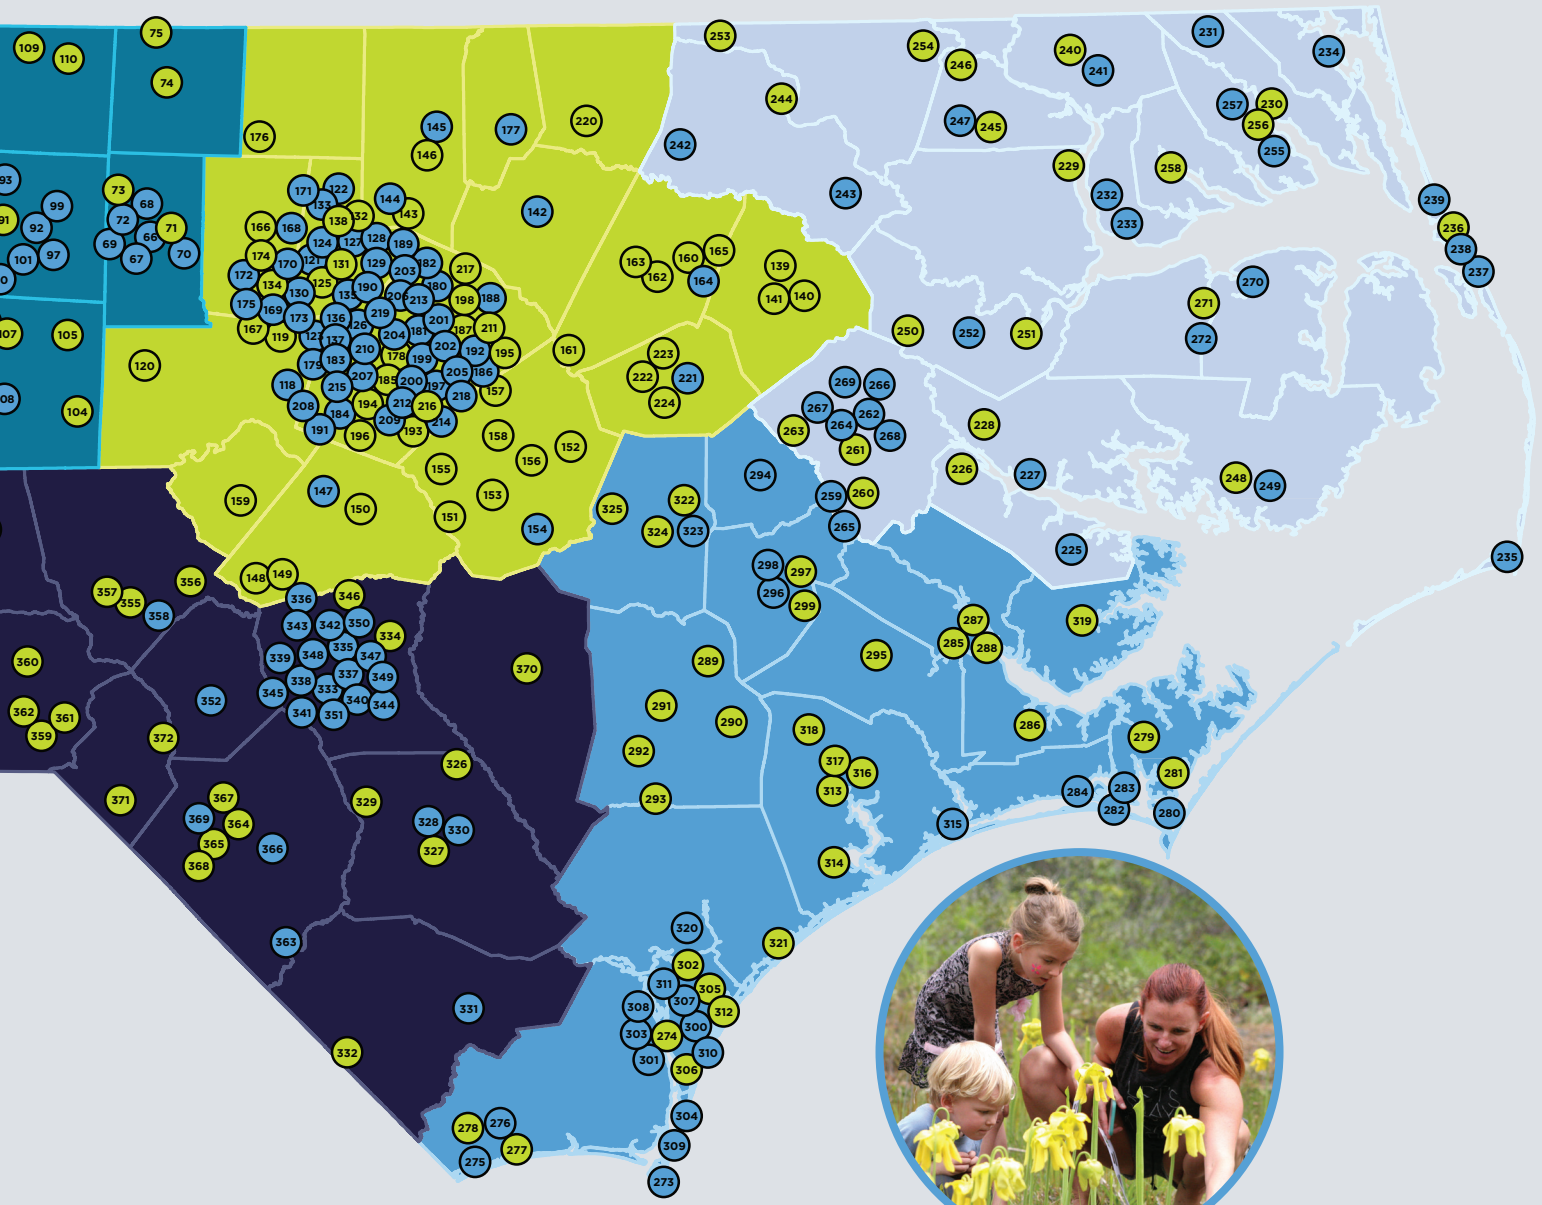

*photo credit: Earl Jules*

172

**STEMville Science Symposium**  
CHAPEL HILL

255

**NASA Day at Elizabeth City State University**  
ELIZABETH CITY

*photo credit: Jeff Wood*

307

**Flytrap Frolic**  
WILMINGTON