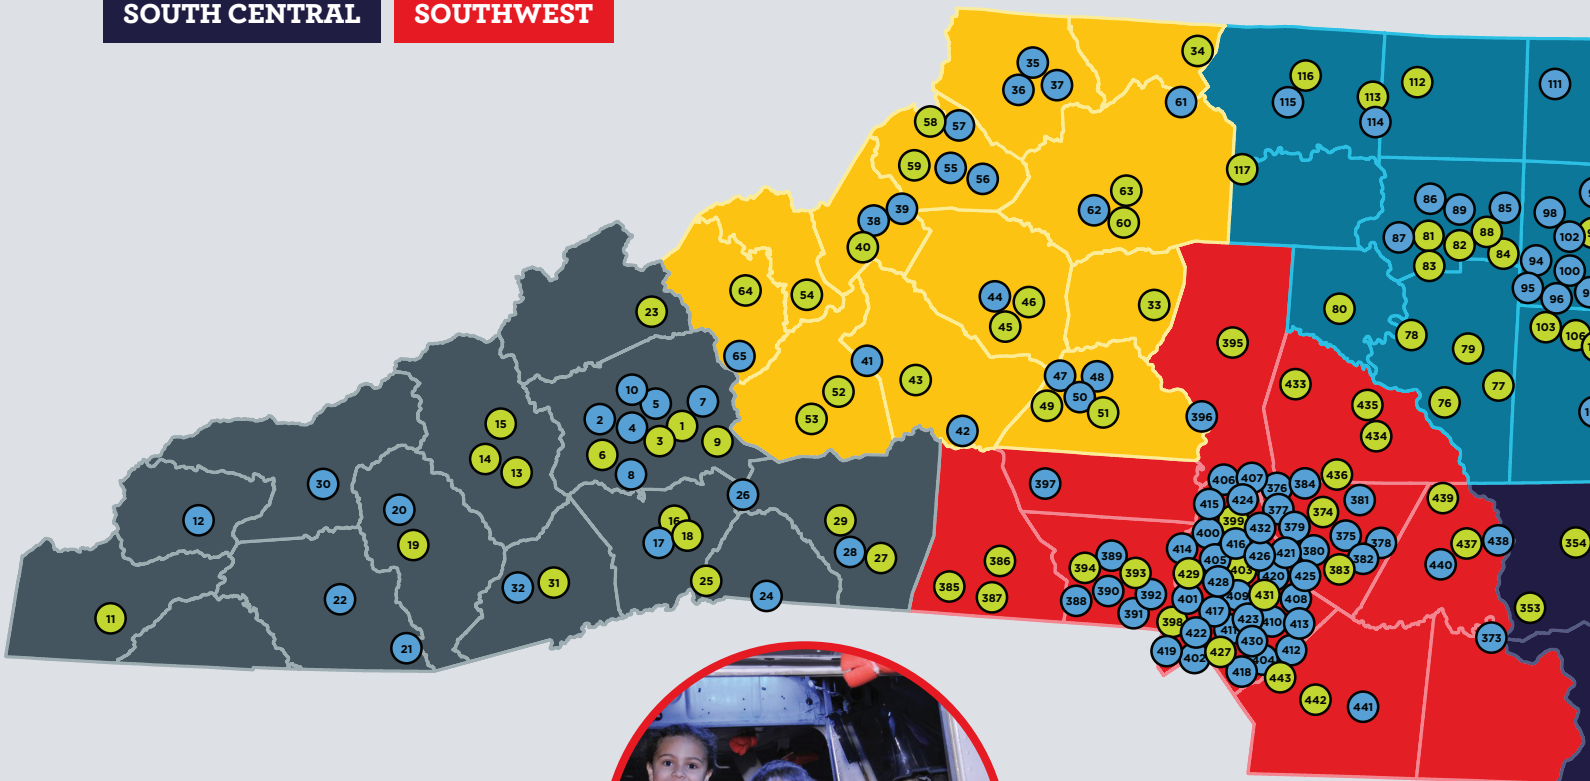

photo credit: Vicki Randolph

401 | Carolinas Aviation Community Day
CHARLOTTE

photo credit: Lowell Warner